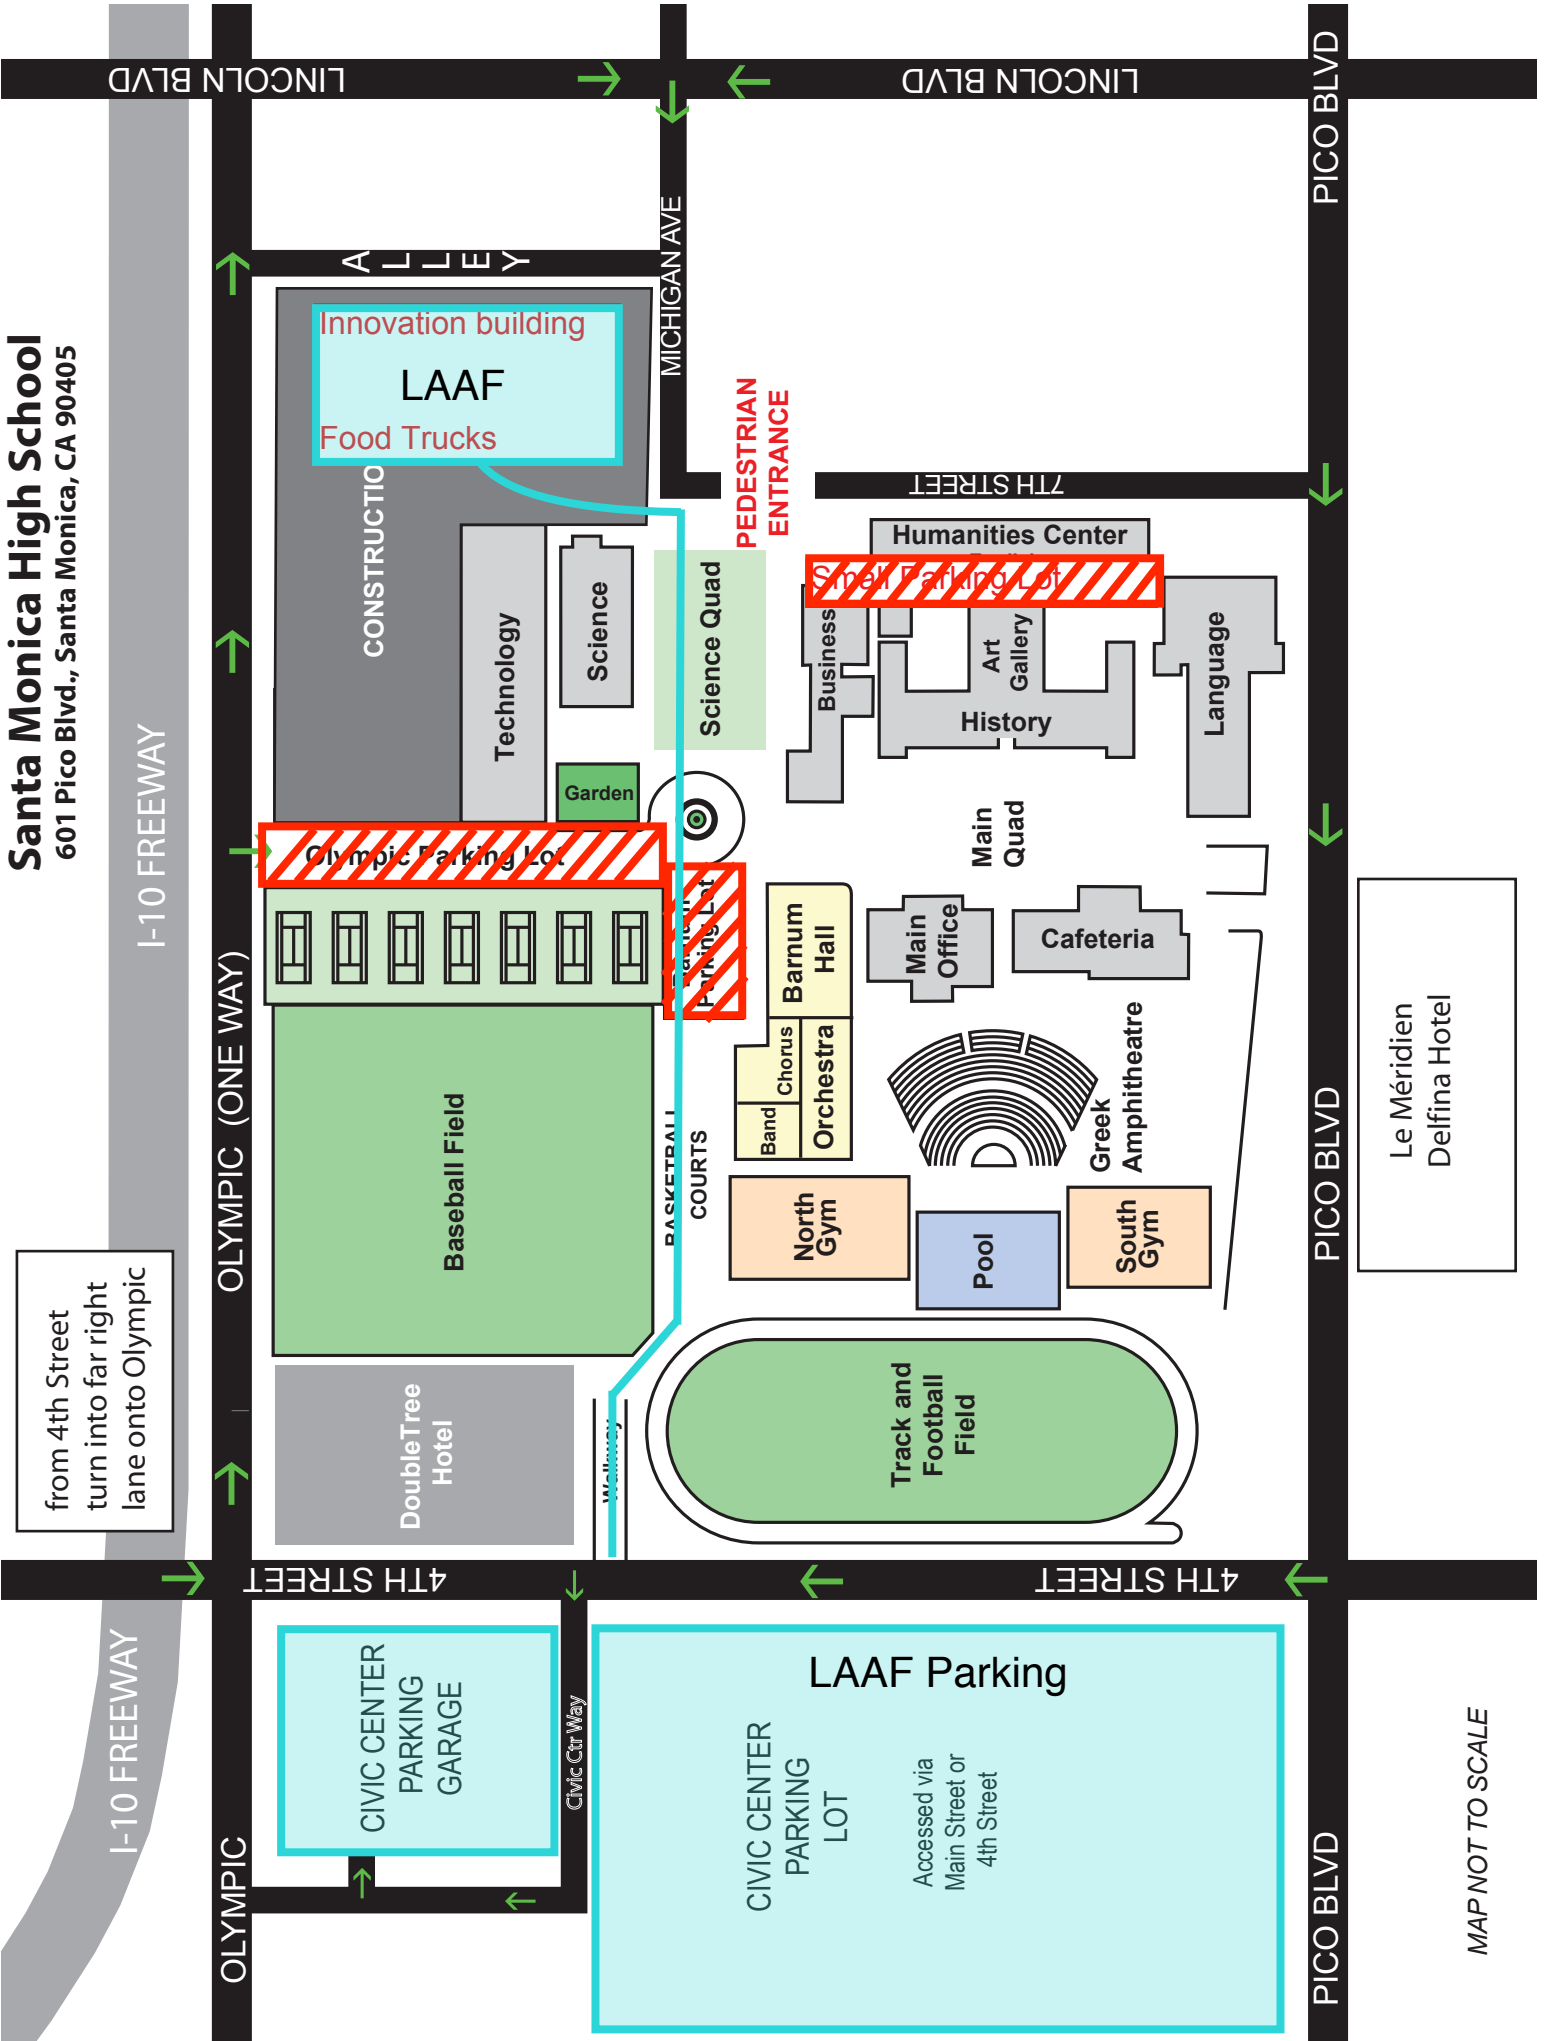

Santa Monica High School

601 Pico Blvd., Santa Monica, CA 90405

from 4th Street
turn into far right
lane onto Olym-pic

I-10 FREEWAY

OLYMPIC (ONE WAY)

OLYMPIC

I-10 FREEWAY

LINCOLN BLVD

LINCOLN BLVD

PICO BLVD

PICO BLVD

PICO BLVD

Innovation building
LAAF
Food Trucks

CONSTRUCTION

Technology

Science

Science Quad

Humanities Center

Small Parking Lot

Business

History

Language

Olympic Parking Lot

Parking Lot

South Gym

DoubleTree Hotel

Track and Football Field

4TH STREET

4TH STREET

CIVIC CENTER
PARKING
GARAGE

Civic Ctr Way

CIVIC CENTER
PARKING
LOT
Accessed via
Main Street or
4th Street